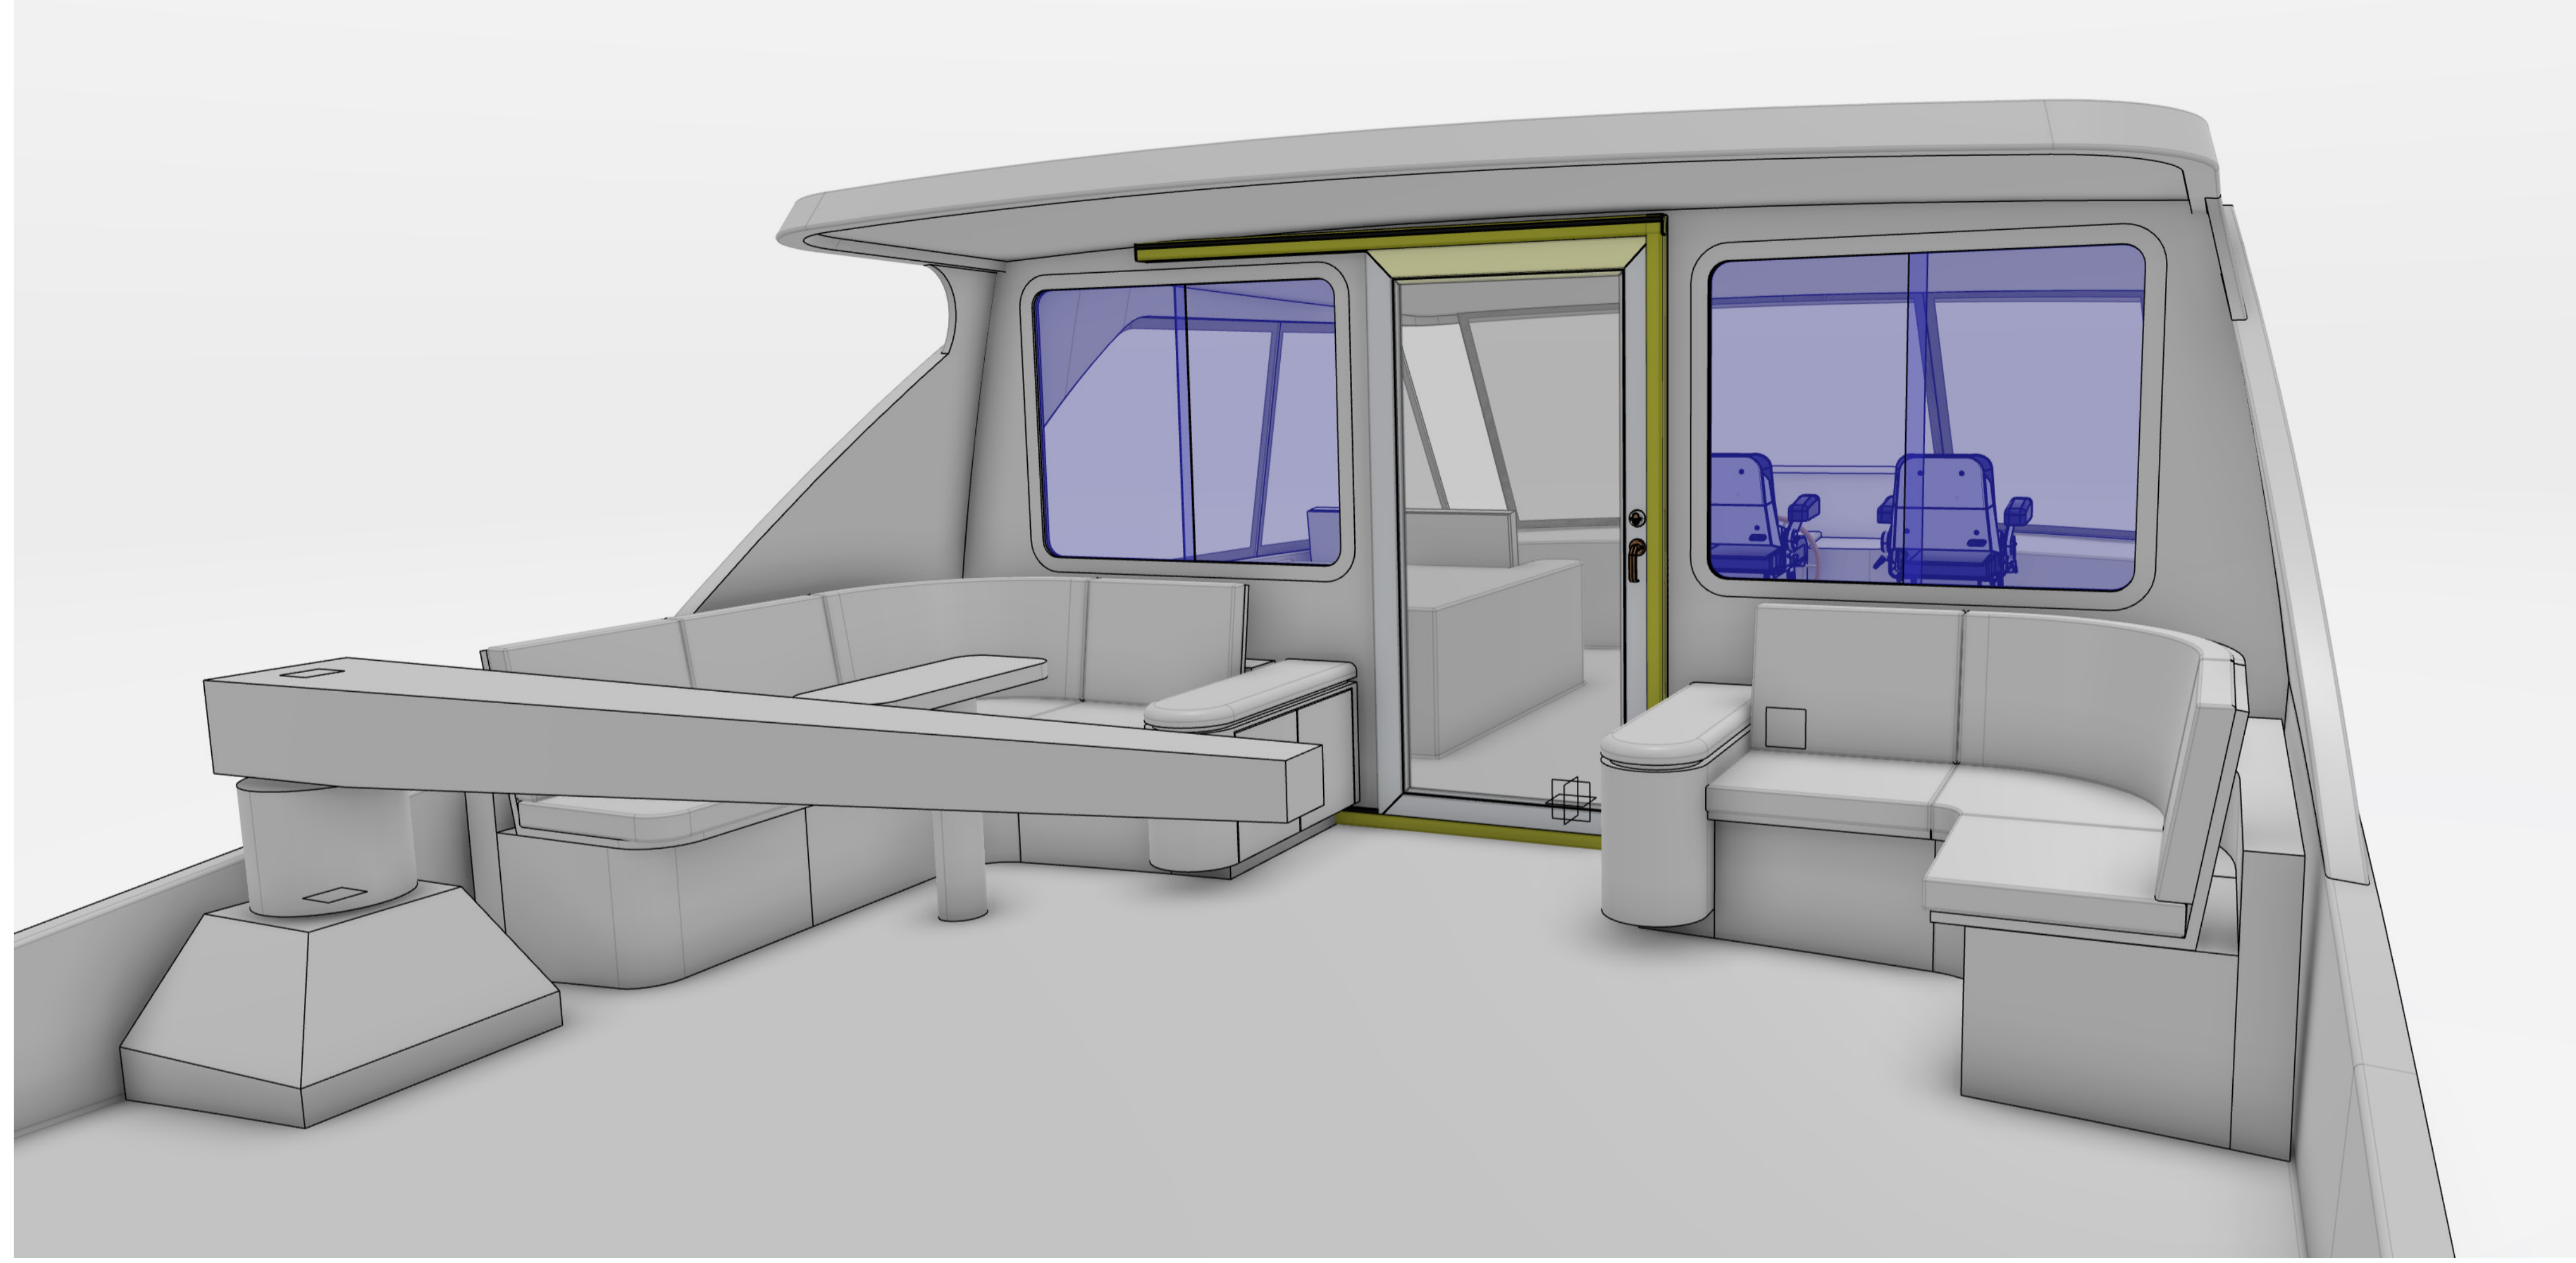

SIDE OPENING WINDOWS

REVISION DATE	ISSUED : March 26, 2024 11:42PM
REVISION	DRAWING BY : FYT
	CHECKED BY :

MY SEAFARER

APPROVED BY	STATUS	SHEET# 1 / 2
	ISSUED	0745-SUNDECK

ISSUED :	March 26, 2024 11:42 PM
DRAWING BY :	PJT
CHECKED BY :	

MY SEAFARER

SHEET#	2 / 2	STATUS	ISSUED	APPROVED BY	
			0745-SUNDECK		