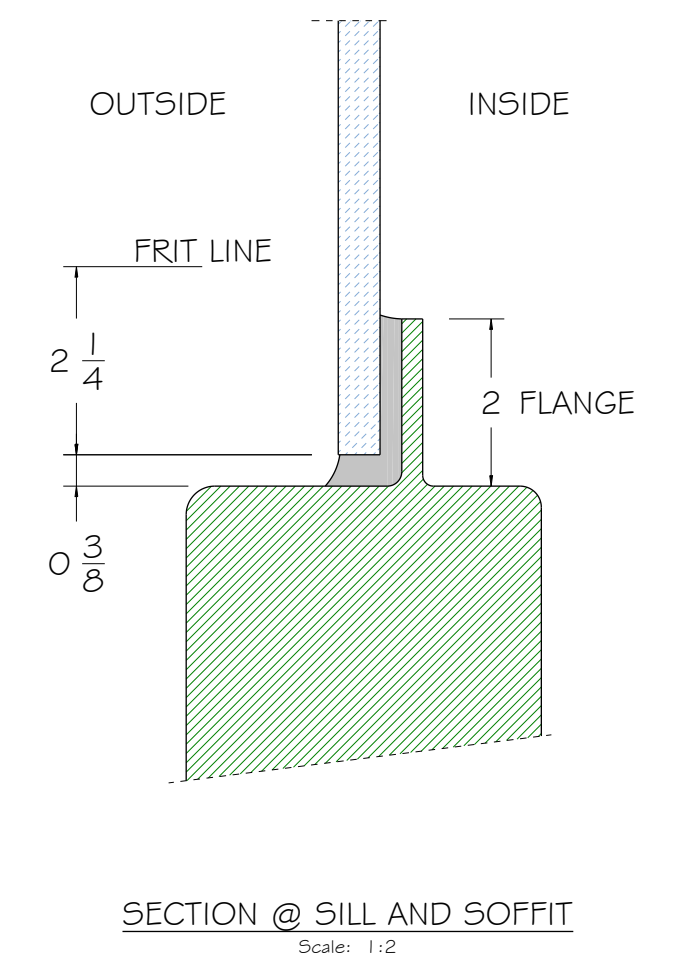

NOTES;
BAKED FRITS, NOTE CAD DRAWING. AS BLACKOUTS ON POSTS
CAD FILE TO BE CONFIRMED BY CUTTING DOOR SKIN CHECK.

REVISION DATE	ISSUED :	DRAWING BY :	CHECKED BY :

M/Y SEAFARER

STATUS:	FOR FABRICATION
SHEET#	SEAFARER FIXED GLASS REV B