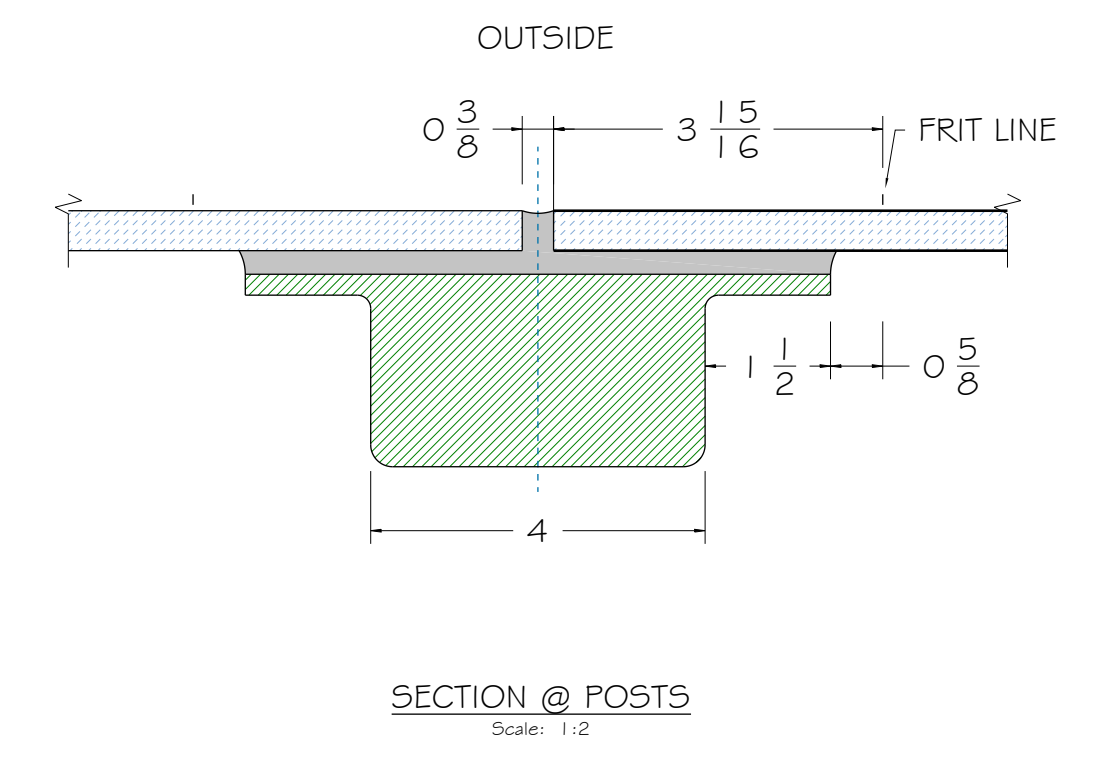

NOTES;
BAKED FRITS, NOTE CAD DRAWING. AS BLACKOUTS ON POSTS
CAD FILE TO BE CONFIRMED BY CUTTING DOOR SKIN CHECK.

REVISION DATE	ISSUED :	DRAWING BY :	CHECKED BY :

M/Y SEAFARER

STATUS:	FOR FABRICATION
SHEET#	SEAFARER FIXED GLASS REV B