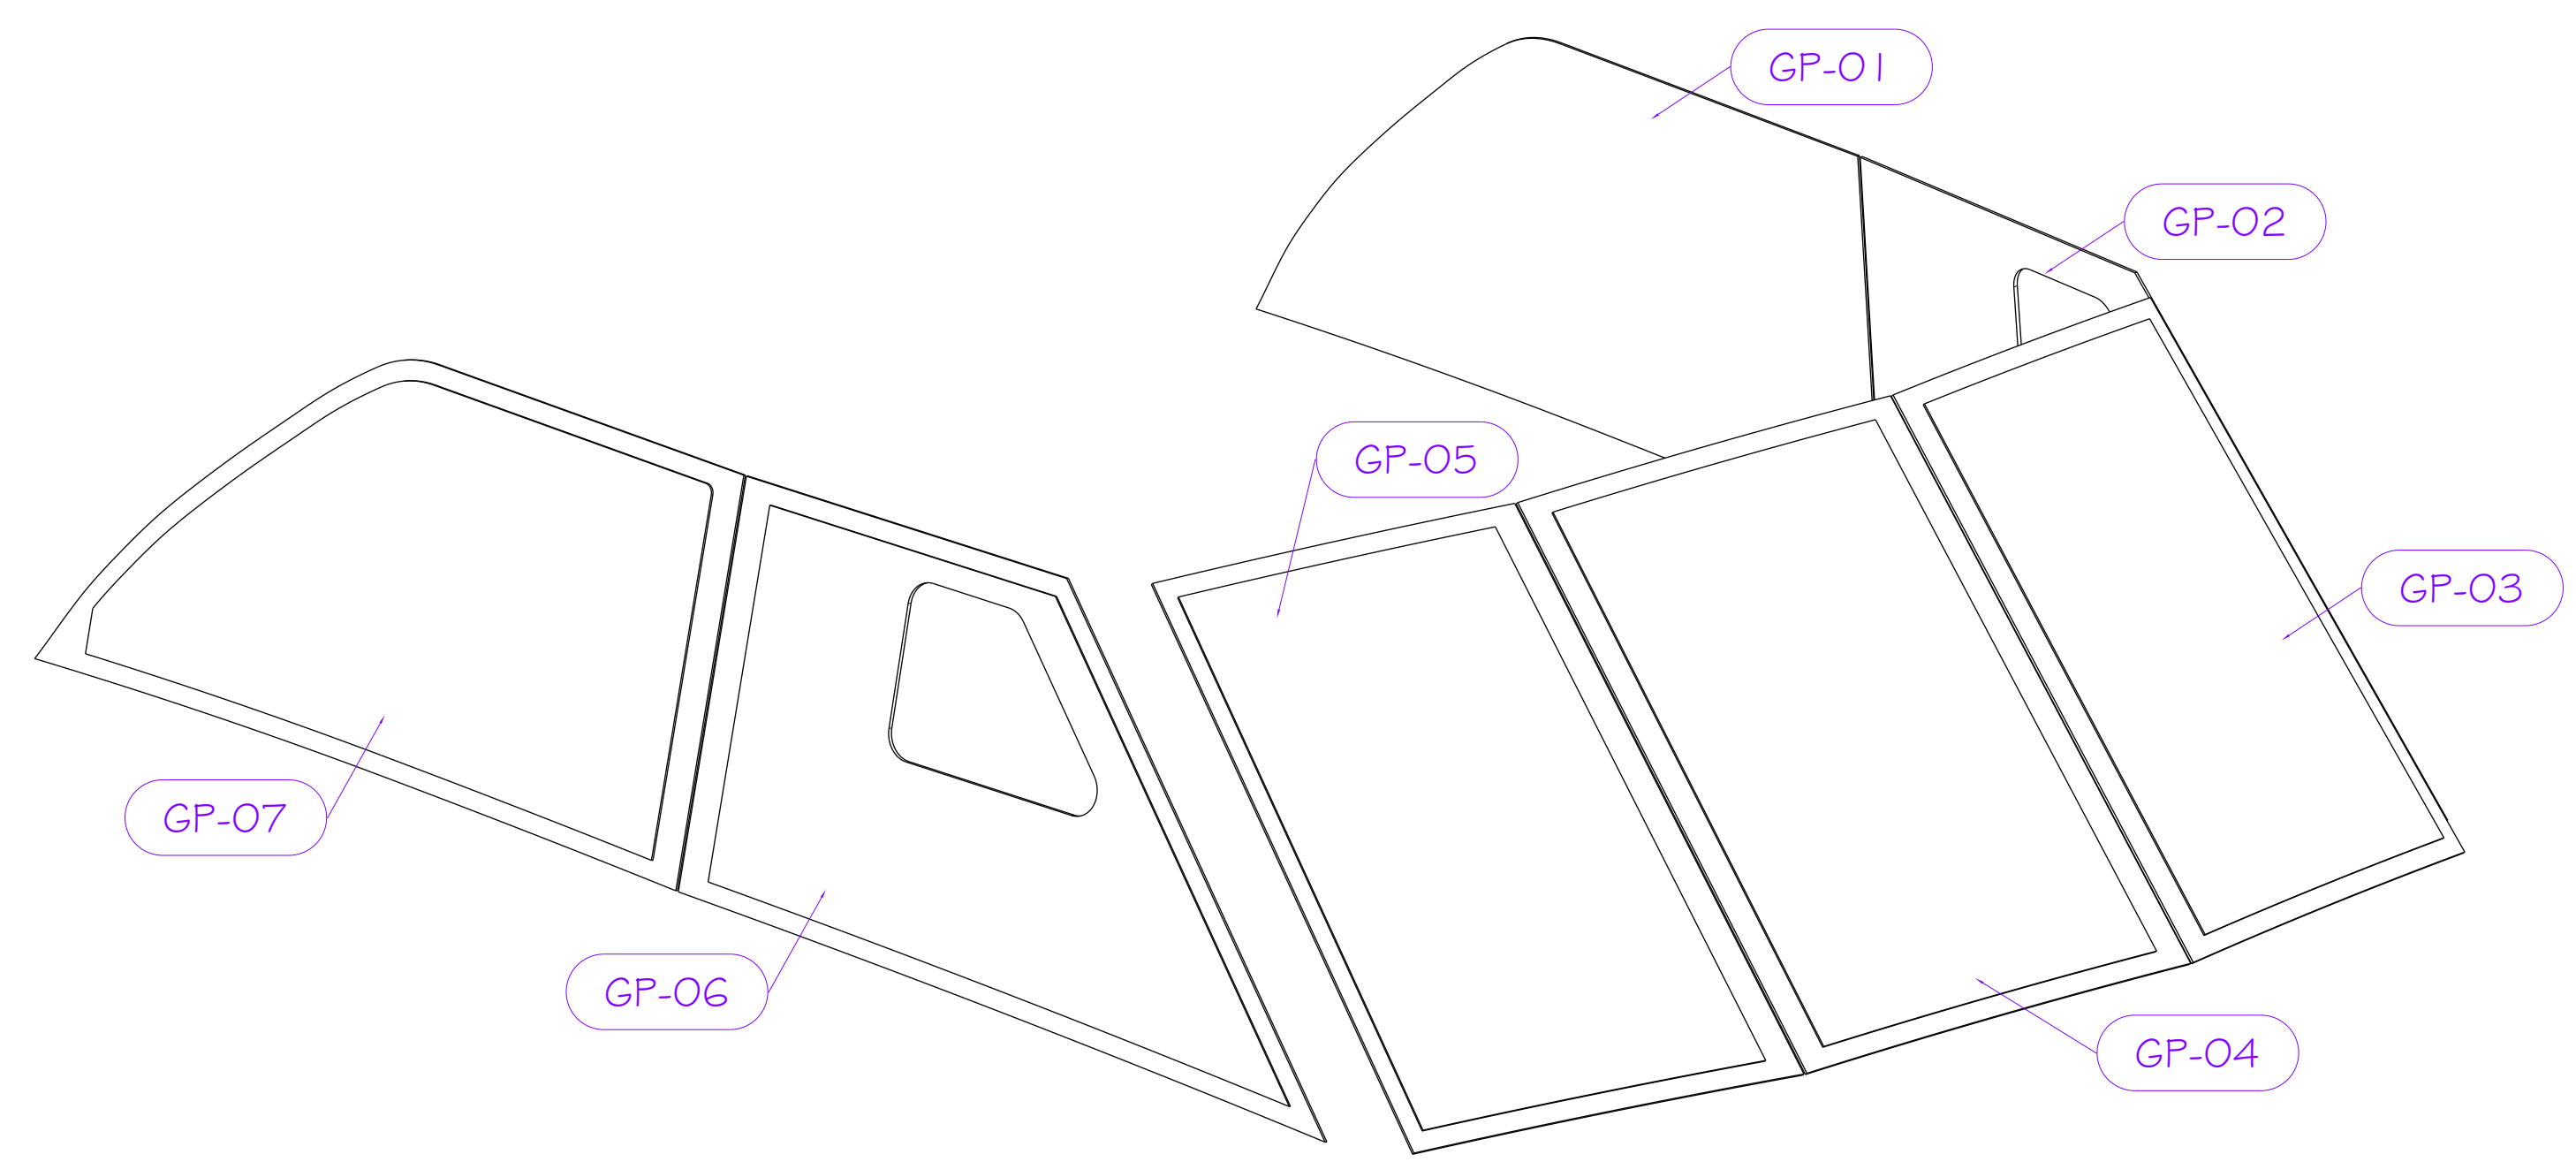

NOTES;
BAKED FRITS, NOTE CAD DRAWING. AS BLACKOUTS ON POSTS
CAD FILE TO BE CONFIRMED BY CUTTING DOOR SKIN CHECK.

REVISION DATE	ISSUED :	DRAWING BY :	CHECKED BY :

M/Y SEAFARER

STATUS:	FOR FABRICATION
SHEET#	SEAFARER FIXED GLASS REV B