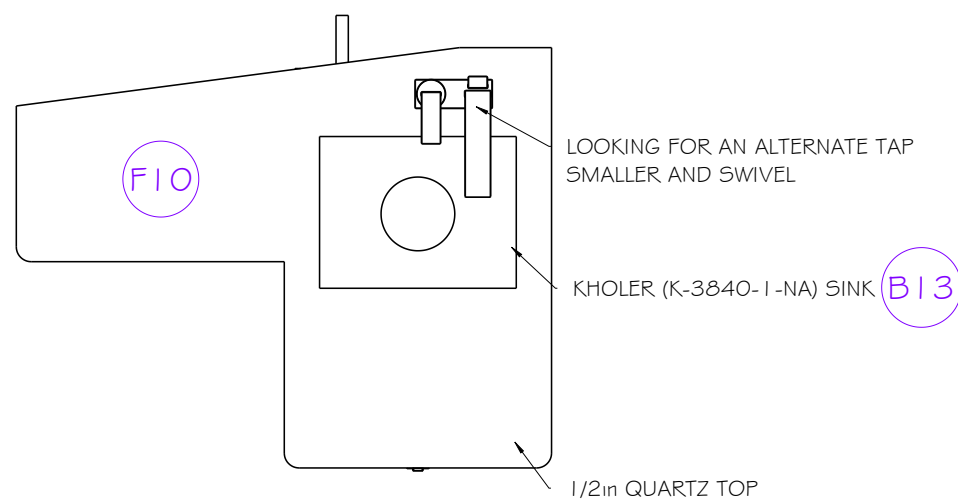

PROJEKT
BOATWORKS

SHEET# 1 / 1	FOR REVIEW	APPROVED BY:
660-GALLEY		

PROJEKT 53

BOATWORKS

REVISION	ISSUED : July 16, 2023 8:13 AM
	DRAWING BY : FYT
	CHECKED BY :

LOOKING FORWARD
Scale: 1:12

LOOKING TO STBD
Scale: 1:12

LOOKING FORWARD
Scale: 1:12

PLAN
Scale: 1:12

REVISION	ISSUED : July 16, 2023 9:13 AM
DRAWING BY : PVT	
CHECKED BY :	

PROJEKT 53
BOATWORKS

SHEET# 1 / 1	FOR REVIEW	APPROVED BY	REV
G60-GALLEY			