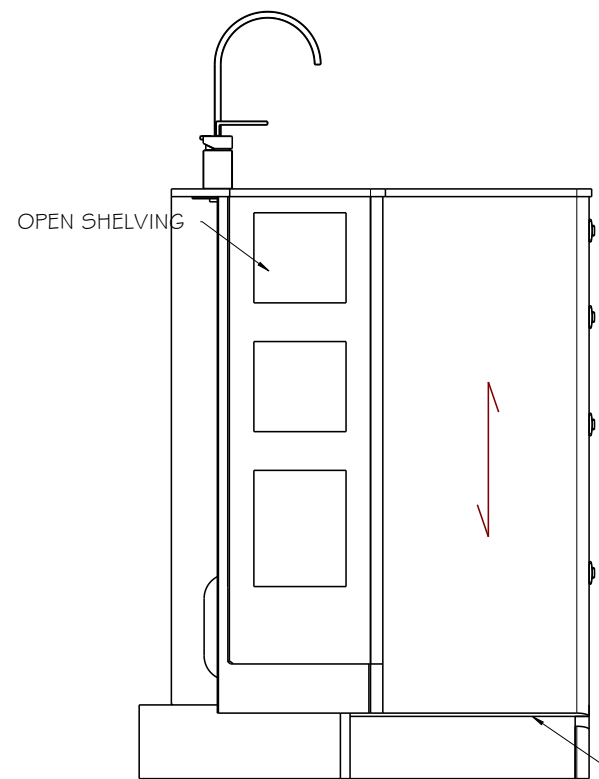

PROJEKT
BOATWORKS

SHEET# 1 / 1	FOR REVIEW	APPROVED BY:
660-GALLEY		

PROJEKT 53

BOATWORKS

REVISION	ISSUED : July 16, 2023 8:13 AM
	DRAWING BY : FYT
	CHECKED BY :

LOOKING FORWARD
Scale: 1:12

LOOKING TO STBD
Scale: 1:12

LOOKING FORWARD
Scale: 1:12

PLAN
Scale: 1:12

REVISION	ISSUED : July 16, 2023 9:13 AM
DRAWING BY : PVT	
CHECKED BY :	

PROJEKT 53
BOATWORKS

SHEET# 1 / 1	FOR REVIEW	APPROVED BY	REV
G60-GALLEY			