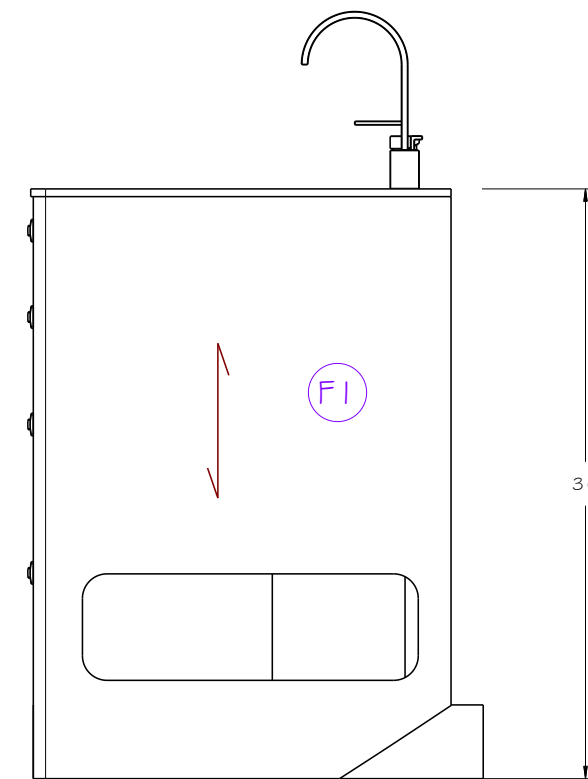

PROJEKT
BOATWORKS

SHEET# 1 / 1	FOR REVIEW	APPROVED BY:
660-GALLEY		

PROJEKT 53

BOATWORKS

REVISION	ISSUED : July 16, 2023 8:13 AM
	DRAWING BY : FYT
	CHECKED BY :

LOOKING FORWARD
Scale: 1:12

LOOKING TO STBD
Scale: 1:12

LOOKING FORWARD
Scale: 1:12

PLAN
Scale: 1:12

REVISION	ISSUED : July 16, 2023 9:13 AM
DRAWING BY : PVT	
CHECKED BY :	

PROJEKT 53
BOATWORKS

SHEET# 1 / 1	FOR REVIEW	APPROVED BY	REV
G60-GALLEY			