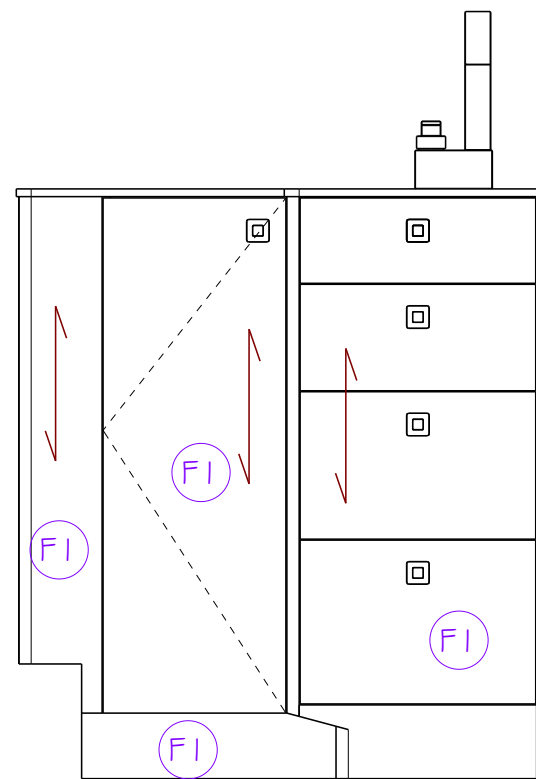

PROJEKT
BOATWORKS

SHEET# 1 / 1	FOR REVIEW	APPROVED BY:
660-GALLEY		

PROJEKT 53

BOATWORKS

REVISION	ISSUED : July 16, 2023 8:13 AM
	DRAWING BY : FYT
	CHECKED BY :

LOOKING FORWARD
Scale: 1:12

LOOKING TO STBD
Scale: 1:12

LOOKING FORWARD
Scale: 1:12

PLAN
Scale: 1:12

REVISION	ISSUED : July 16, 2023 9:13 AM
DRAWING BY : PVT	
CHECKED BY :	

PROJEKT 53
BOATWORKS

SHEET# 1 / 1	FOR REVIEW	APPROVED BY	REV
G60-GALLEY			