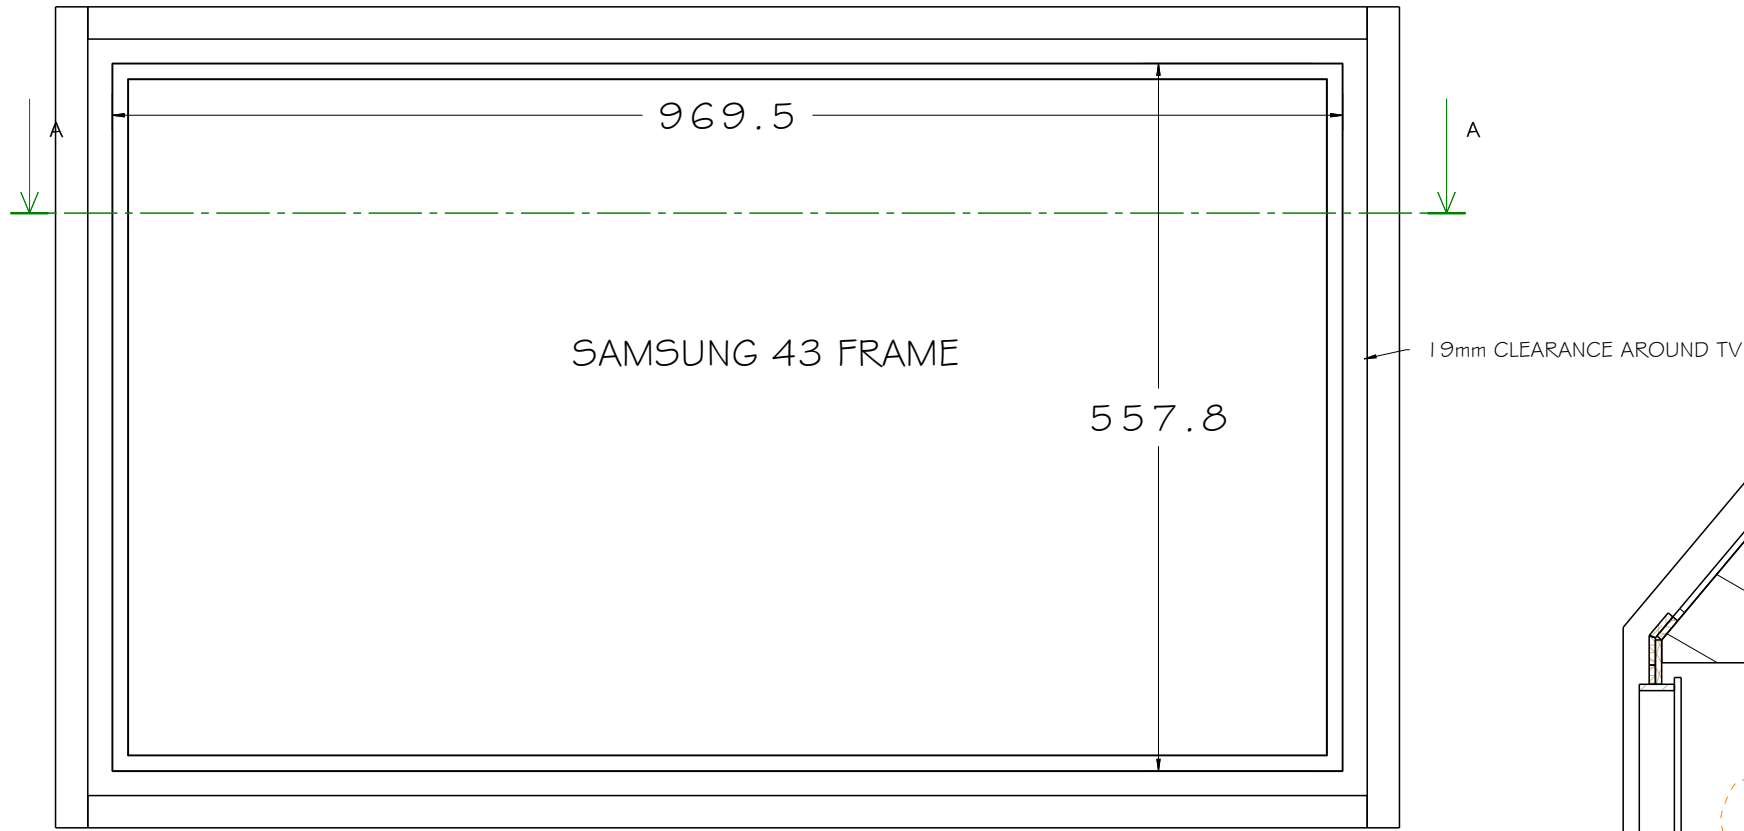

Section cut A-A
Scale: 1:6

LOOKING AT TV FROM SETTEE
Scale: 1:6

LOOKING TO PORT
Scale: 1:1.8

ISSUED : August 9, 2023 12:00 AM
DRAWING BY : PVT
CHECKED BY :

PROJEKT 53
BOATWORKS

SHEET# 1 / 1	FOR REVIEW	APPROVED BY
745-TV POCKET REV A		REV