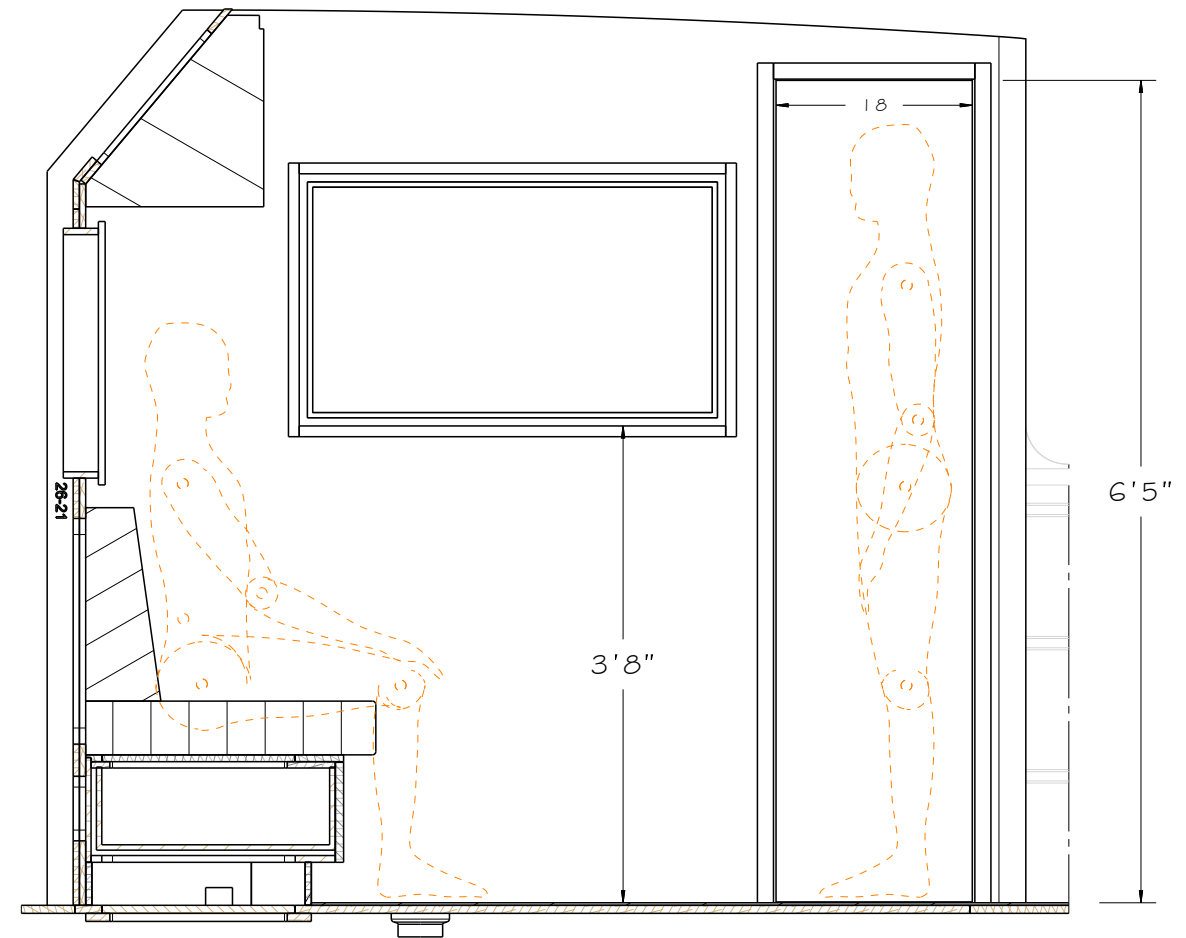

Section cut A-A
Scale: 1:6

LOOKING AT TV FROM SETTEE
Scale: 1:6

LOOKING TO PORT
Scale: 1:1.8

ISSUED : August 9, 2023 12:00 AM
DRAWING BY : PVT
CHECKED BY :

PROJEKT 53
BOATWORKS

SHEET# 1 / 1	FOR REVIEW	APPROVED BY
745-TV POCKET REV A		REV